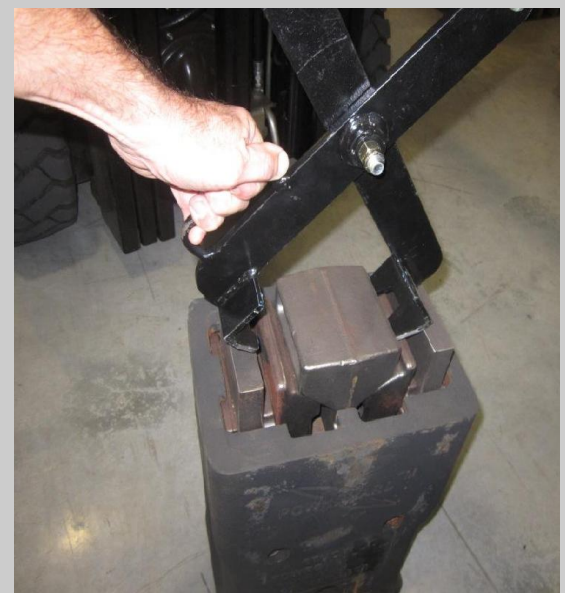

Draft Gear Lifting Tong

Features

Suitable for various types of Draft Gear Packs

Capacity up to 200kg

Complete with chains, shackles and forklift arm adapter

Proof tested to AS4991-2004