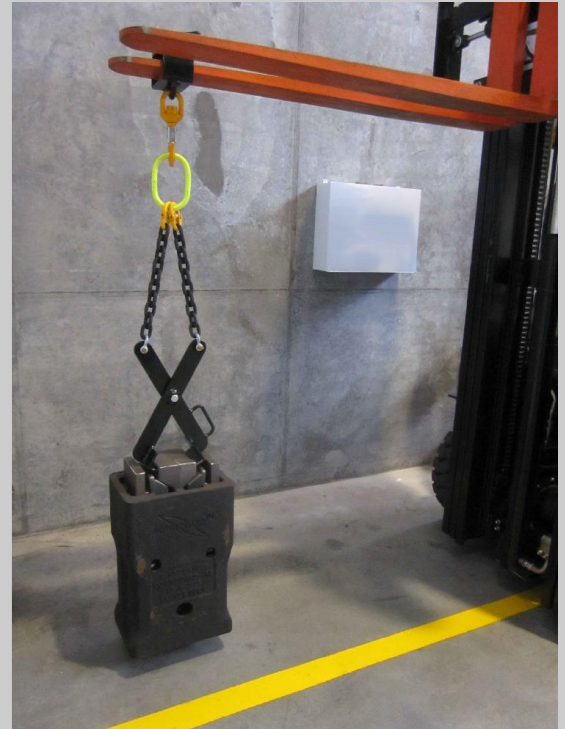

Draft Gear Lifting Tong

Features

Suitable for various types of Draft Gear Packs

Capacity up to 200kg

Complete with chains, shackles and forklift arm adapter

Proof tested to AS4991-2004